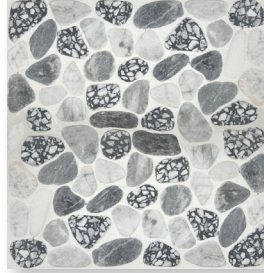

## AVAILABLE COLORS

*Pebbles Mix Terrazzo Beige*

*Pebbles Mix Terrazzo Gralo*

*Pebbles Mix Terrazzo Master*

*Pebbles Stone Bardiglio*

*Pebbles Stone Carrara*

*Pebbles Stone Fume*

*Pebbles Stone Light*

*Pebbles Stone Mixed Colors*

*Pebbles Stone Nero*

*Pebbles Stone Occhialino*

*Pebbles Stone Thassos*

*Pebbles Terrazzo Gralo*

*Pebbles Terrazzo Green*

*Pebbles Terrazzo Lavagna*

*Pebbles Terrazzo Sale E Pepe*

*Pebbles Terrazzo Smoke*

*Pebbles Terrazzo Valentino*

*Pebbles Terrazzo White*

***Pebbles Carrara***

A high-angle photograph of a wicker chair on a pebble stone floor. The floor is composed of small, smooth, multi-colored stones in shades of tan, grey, brown, and blue. To the right of the chair, there are two watering cans: a white one with a floral pattern and a silver metal one. A green fern is visible in the top right corner. In the bottom left corner, a magazine is partially visible, showing the word 'paper' and 'WORK IS PLAY'.