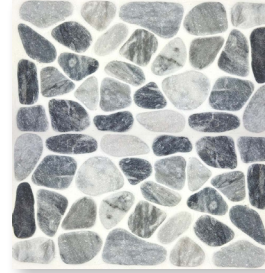

## AVAILABLE COLORS

*Pebbles Mix Terrazzo Beige*

*Pebbles Mix Terrazzo Gralo*

*Pebbles Mix Terrazzo Master*

*Pebbles Stone Bardiglio*

*Pebbles Stone Carrara*

*Pebbles Stone Fume*

*Pebbles Stone Light*

*Pebbles Stone Mixed Colors*

*Pebbles Stone Nero*

*Pebbles Stone Occhialino*

*Pebbles Stone Thassos*

*Pebbles Terrazzo Gralo*

*Pebbles Terrazzo Green*

*Pebbles Terrazzo Lavagna*

*Pebbles Terrazzo Sale E Pepe*

*Pebbles Terrazzo Smoke*

*Pebbles Terrazzo Valentino*

*Pebbles Terrazzo White*

***Pebbles Carrara***

A high-angle photograph of a wicker chair on a pebble stone floor. The floor is composed of small, smooth, multi-colored stones in shades of tan, grey, brown, and blue. To the right of the chair, there are two watering cans: a white one with a floral pattern and a silver metal one. A green fern is visible in the top right corner. In the bottom left corner, a magazine is partially visible, showing the word 'paper' and 'WORK IS PLAY'.

paper\*

DESIGN INTERIORS FASHION ART LIFESTYLE

WORK  
IS  
PLAY

*Pebbles Stone Mixed Colors*

**Pebbles Stone Nero**

*Pebbles Stone Light Color*

***Pebbles Stone Occhialino***

*Pebbles Terrazzo Smoke*