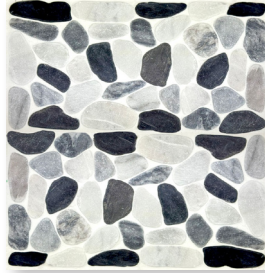

## AVAILABLE COLORS

*Pebbles Mix Terrazzo Beige*

*Pebbles Mix Terrazzo Gralo*

*Pebbles Mix Terrazzo Master*

*Pebbles Stone Bardiglio*

*Pebbles Stone Carrara*

*Pebbles Stone Fume*

*Pebbles Stone Light*

*Pebbles Stone Mixed Colors*

*Pebbles Stone Nero*

*Pebbles Stone Occhialino*

*Pebbles Stone Thassos*

*Pebbles Terrazzo Gralo*

*Pebbles Terrazzo Green*

*Pebbles Terrazzo Lavagna*

*Pebbles Terrazzo Sale E Pepe*

*Pebbles Terrazzo Smoke*

*Pebbles Terrazzo Valentino*

*Pebbles Terrazzo White*

***Pebbles Carrara***

A high-angle photograph of a wicker chair on a pebble stone floor. The floor is composed of small, smooth, multi-colored stones in shades of tan, grey, brown, and blue. To the right of the chair, there are two watering cans: a white one with a floral pattern and a silver metal one. A green fern is visible in the top right corner. In the bottom left corner, a magazine is partially visible, showing the word 'paper' and 'WORK IS PLAY'.

paper\*

DESIGN INTERIORS FASHION ART LIFESTYLE

WORK  
IS  
PLAY

*Pebbles Stone Mixed Colors*

**Pebbles Stone Nero**

*Pebbles Stone Light Color*

***Pebbles Stone Occhialino***

*Pebbles Terrazzo Smoke*