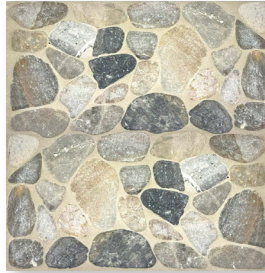

## AVAILABLE COLORS

*Pebbles Mix Terrazzo Beige*

*Pebbles Mix Terrazzo Gralo*

*Pebbles Mix Terrazzo Master*

*Pebbles Stone Bardiglio*

*Pebbles Stone Carrara*

*Pebbles Stone Fume*

*Pebbles Stone Light*

*Pebbles Stone Mixed Colors*

*Pebbles Stone Nero*

*Pebbles Stone Occhialino*

*Pebbles Stone Thassos*

*Pebbles Terrazzo Gralo*

*Pebbles Terrazzo Green*

*Pebbles Terrazzo Lavagna*

*Pebbles Terrazzo Sale E Pepe*

*Pebbles Terrazzo Smoke*

*Pebbles Terrazzo Valentino*

*Pebbles Terrazzo White*

***Pebbles Carrara***

A high-angle photograph of a wicker chair on a pebble stone floor. The floor is composed of small, smooth, multi-colored stones in shades of tan, grey, brown, and blue. To the right of the chair, there are two watering cans: a white one with a floral pattern and a silver metal one. A green fern is visible in the top right corner. In the bottom left corner, a magazine is partially visible, showing the word 'paper' and 'WORK IS PLAY'.