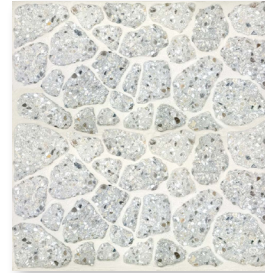

## AVAILABLE COLORS

*Pebbles Mix Terrazzo Beige*

*Pebbles Mix Terrazzo Gralo*

*Pebbles Mix Terrazzo Master*

*Pebbles Stone Bardiglio*

*Pebbles Stone Carrara*

*Pebbles Stone Fume*

*Pebbles Stone Light*

*Pebbles Stone Mixed Colors*

*Pebbles Stone Nero*

*Pebbles Stone Occhialino*

*Pebbles Stone Thassos*

*Pebbles Terrazzo Gralo*

*Pebbles Terrazzo Green*

*Pebbles Terrazzo Lavagna*

*Pebbles Terrazzo Sale E Pepe*

*Pebbles Terrazzo Smoke*

*Pebbles Terrazzo Valentino*

*Pebbles Terrazzo White*

***Pebbles Carrara***

A high-angle photograph of a wicker chair on a pebble stone floor. The floor is composed of small, smooth, multi-colored stones in shades of tan, grey, brown, and blue. To the right of the chair, there are two watering cans: a white one with a floral pattern and a silver metal one. A green fern is visible in the top right corner. In the bottom left corner, a magazine is partially visible, showing the word 'paper' and 'WORK IS PLAY'.

paper\*

DESIGN INTERIORS FASHION ART LIFESTYLE

WORK  
IS  
PLAY

*Pebbles Stone Mixed Colors*

**Pebbles Stone Nero**

*Pebbles Stone Light Color*

***Pebbles Stone Occhialino***

*Pebbles Terrazzo Smoke*